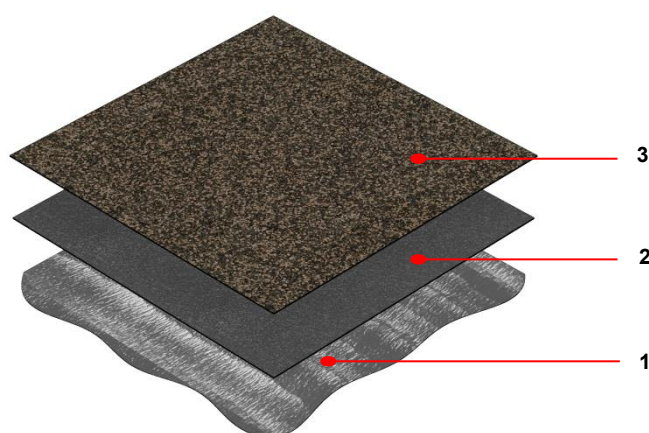

REF: ES002

IKO EASYSEAL PRO UNINSULATED – COLD APPLIED SYSTEM

SYSTEM INFORMATION

The IKO Easyseal Pro Uninsulated – Cold Applied System is a built-up flat roof solution offering the specifier and client a premium flat roofing solution for new build and refurbishment projects.

This configuration is specific to an uninsulated or cold flat roof solution onto new plywood or OSB/3 deck.

USE

As a cold flat roof solution, this system has been developed with the roofing professional in mind, incorporating a range of high performance SBS modified waterproofing membranes to provide a robust built-up roofing system that is installed without the use of gas torches or bitumen boilers.

Pack size: 5L

Typical Coverage: 3-5 m²/litre*

Product Code: 2350005

**Dependent on substrate and porosity.*

2. IKO Easyseal Self-Adhesive Partially Bonded Underlay

High performance, self-adhesive SBS modified polyester reinforced bitumen membrane. The underside has a self-adhesive bitumen coating that provides a 40% partial bond allowing vapour dispersion between the membrane and substrate. The has a 75mm sedge that facilitates a rapid installation of the lap joints.

Roll size: 8m x 1m

Roll weight: 18 kg

Surfacing: film

Product Code: 73170008

2a. IKO Easyseal Self-Adhesive Fully Bonded Underlay

High performance, self-adhesive SBS modified polyester reinforced bitumen membrane. The underside has a self-adhesive bitumen coating for fully bonded and all waterproofing detailing applications.