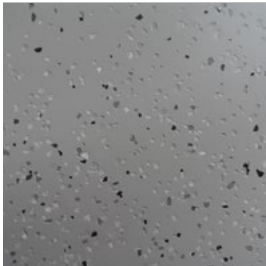

IKO FLEXIA

DECORATIVE FINISHES FOR IKO METATECH

All finishes are subject to minimum order quantities, please ask for more information.

*RAL 7035 with grey
IKO Deco Chips (partial)*

*RAL 7030 with grey
IKO Deco Chips (partial)*

*RAL7043 with grey
IKO Deco Chips (partial)*

*RAL 7035 with beige
IKO Deco Chips (partial)*

*RAL 7030 with beige
IKO Deco Chips (partial)*

*RAL 7043 with beige
IKO Deco Chips (partial)*

Dark IKO Micro Chips

Light IKO Micro Chips

Grey IKO Quartsand 0.3-0.6

Beige IKO Quartsand 0.3-0.6

Transparent IKO Design

RAL7035 IKO Design

RAL7030 IKO Design

RAL7043 IKO Design

Transparent IKO Dorsilit 1mm